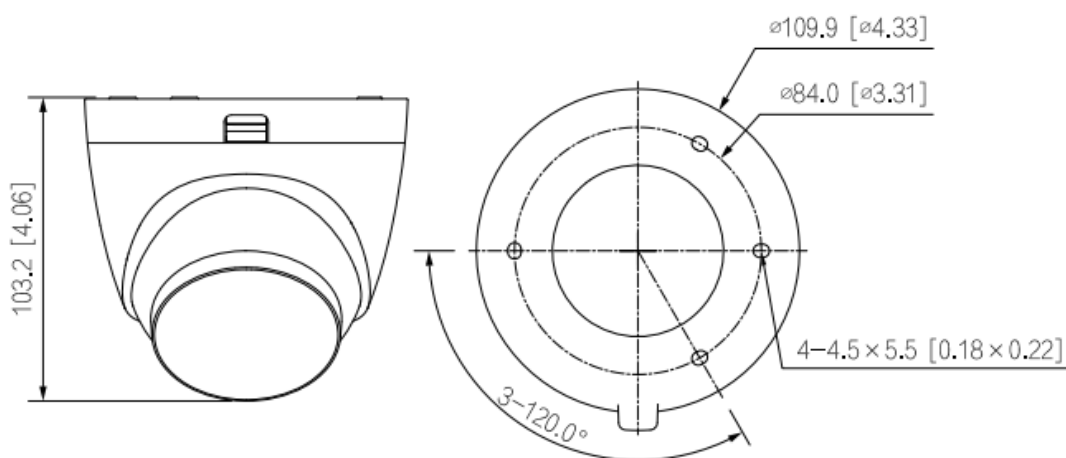

CP-UNC-DA21PL3-Y

2MP Full HD IR Network Dome Camera - 30Mtr.

Feature	Specification
Image Sensor	1/3.2" 2MP PS CMOS Image Sensor (0.7937cm)
Minimum Illumination	0.01 lux@F2.0 (Color, 30 IRE) 0.001 lux@F2.0 (B/W,30 IRE) 0 lux (IR on)
Effective Pixels	1920(H) x 1080(V)
Shutter Speed	Auto/Manual, 1/3~1/100000s
White Balance	Auto; natural; street lamp; outdoor; manual; regional custom
Lens	3.6mm
Lens Type	Fixed-focal
Mount Type	M12
Max. Aperture	F2.0
Iris Control	Fixed
Close Focus Distance	0.8m
DORI Distance	55m (Detect) 22m (Observe) 11m (Recognize) 5.5m (Identify)
Gain Control (AGC)	Auto
Video Compression	H.265/Smart H.264+/H.264/ H.264B/ MJPEG (only supported by the sub stream)
Encode Strategy	Instastream
Angle of View	H: 79°; V: 43°; D: 94°
Back Light Compensation	BLC / HLC / DWDR
S/N Ratio	>56dB
Video Streaming	Main stream: 1920 × 1080@(1–25/30 fps) Sub stream: 704 × 576@(1–25 fps)/704 × 480@(1–30 fps) *The values above are the max. frame rates of each stream; for multiple streams, the values will be subjected to the total encoding capacity
Resolution	1080p (1920 × 1080); 1.3M (1280 × 960); 720p (1280 × 720); D1 (704 × 576/704 × 480); CIF (352 × 288/352 × 240)
Mirror	Support
Motion detection	Off / On (4 area, Rectangle)

Feature	Specification
Dimension	103.2 mm × Φ109.9 mm (4.06" × Φ4.33")
Weight	0.24kg

Dimensions (mm/inch)

Accessories : Optional

CP-UA-B2P
Pole Mount

Company Name:

CP PLUS (Aditya Infotech Ltd.)

F-28 Okhla Industrial Area, Phase 1,